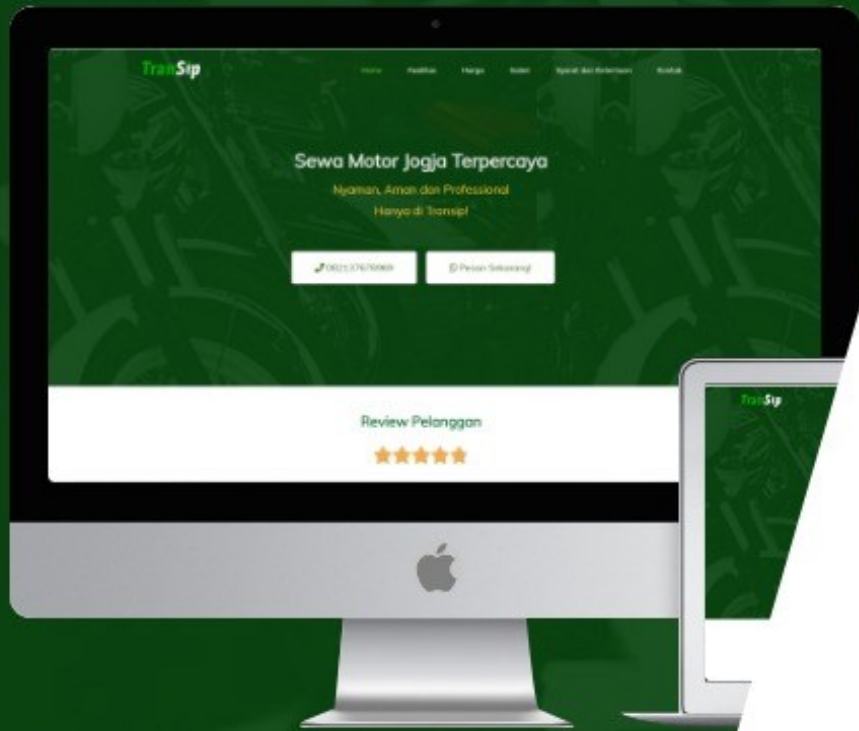

TranSip

Transip Jogja

Transip Jogja menyediakan jasa sewa motor / rental motor jogja untuk memenuhi kebutuhan transportasi anda selama di Yogyakarta.