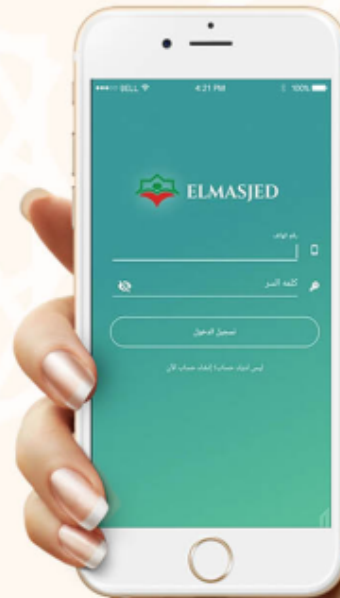

Elmasjed

Mosque Donation Website and Mobile Application

We are trusted by our client from Kingdom of Saudi Arabia to develop their mosque donation platform, website and mobile application.

We also integrate this donation platform with payment gateway to receive donation via Credit Card and foreign bank transfer.

ELMASJED

Now Available on Mobile Apps

Get the apps for your mobile phone