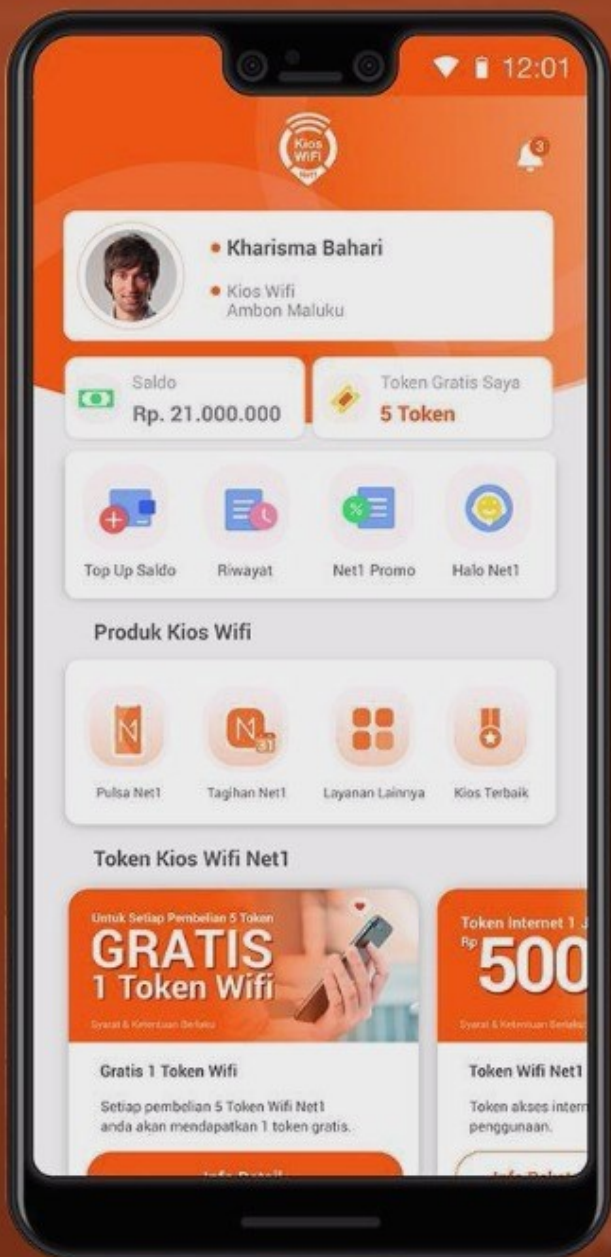

CHONGQING HOTPOT

Taste The Authentic Chinese Cuisine
Special Discount for Lunar New Year Festive

JETORBIT

Kios Wifi Net1

Kios Wifi Net1 is one of the payment service providers that has hundreds of payment types at the cheapest prices, security with reliable speed and accuracy in making transactions so you don't need to hesitate in trading 24 hours realtime.