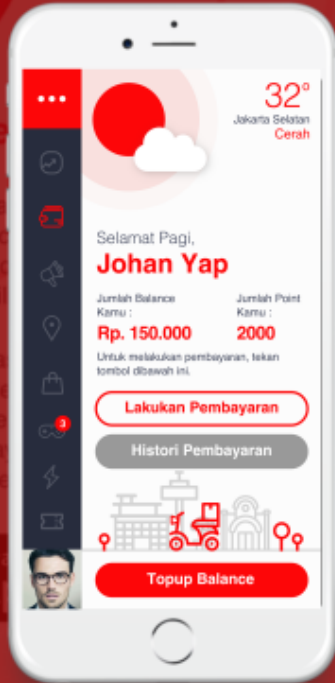

Telkom myWifi

Mobile Apps Development

We Design and Develop myWifi apps for PT. Telkom Indonesia. From this apps, user can buy wifi.id package and search the nearest wifi.id spot or buy interesting deals from myWifi apps.